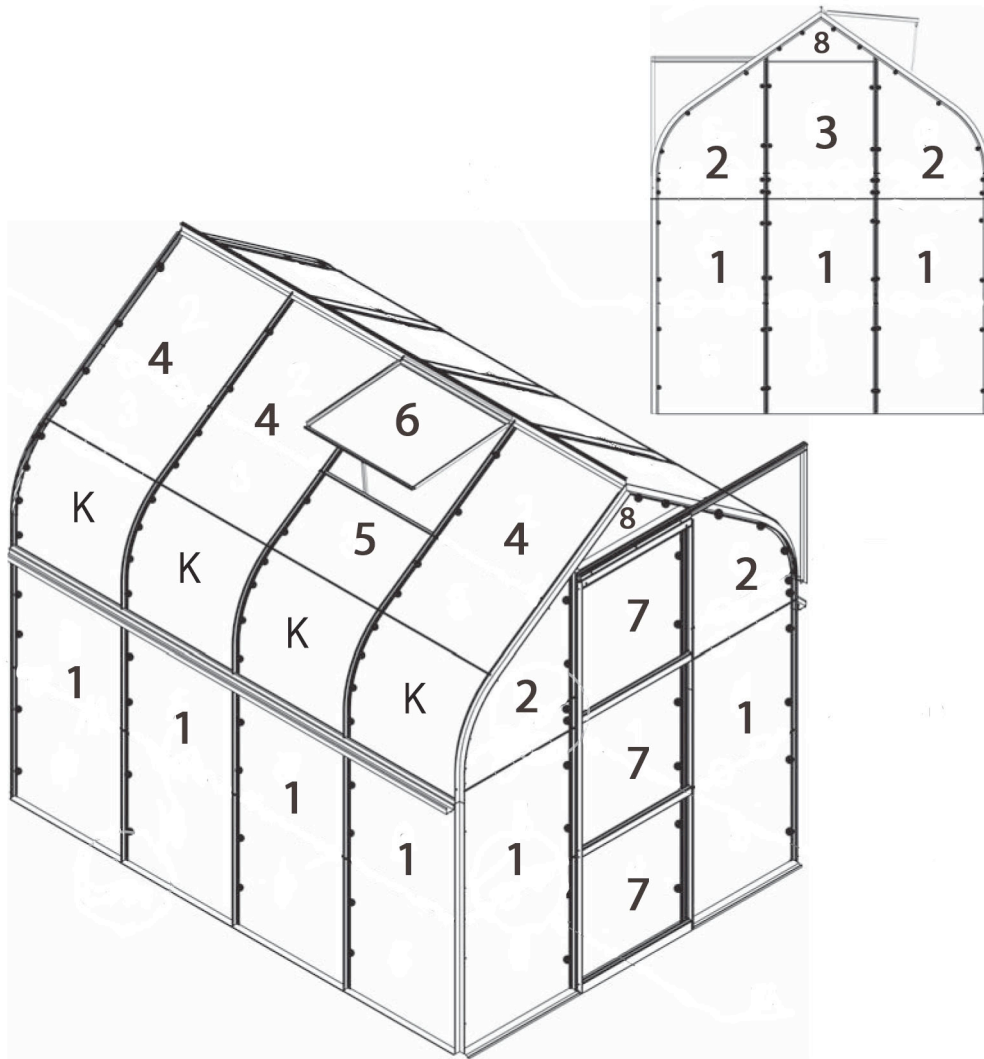

Orion : Glass plan for full pane toughened glass

Use plastic 'H' profiles in gables and in assembling roof glass with plexiglass. The plastic 'H' profiles replace the Glass Retaining Clips I012.

An extra pane of glass is included to fit an optional louvre window.

	Orion	3800	5000
1	610 x 1210mm	11	13
2	610 x 810mm bow	4	4
3	610 x 813mm	1	1
4	610 x 889mm	5	7
5	610 x 351mm	1	1
6	600 x 544mm	1	1
7	610 x 610mm	3	3
8	610 x 216 x 6mm	2	2
K	(610 x 610mm Perspex)	6	8
To Fit Louvre	610 x 755mm	1	1
	Total	35	41
	Plastic 'H' profiles	11	13